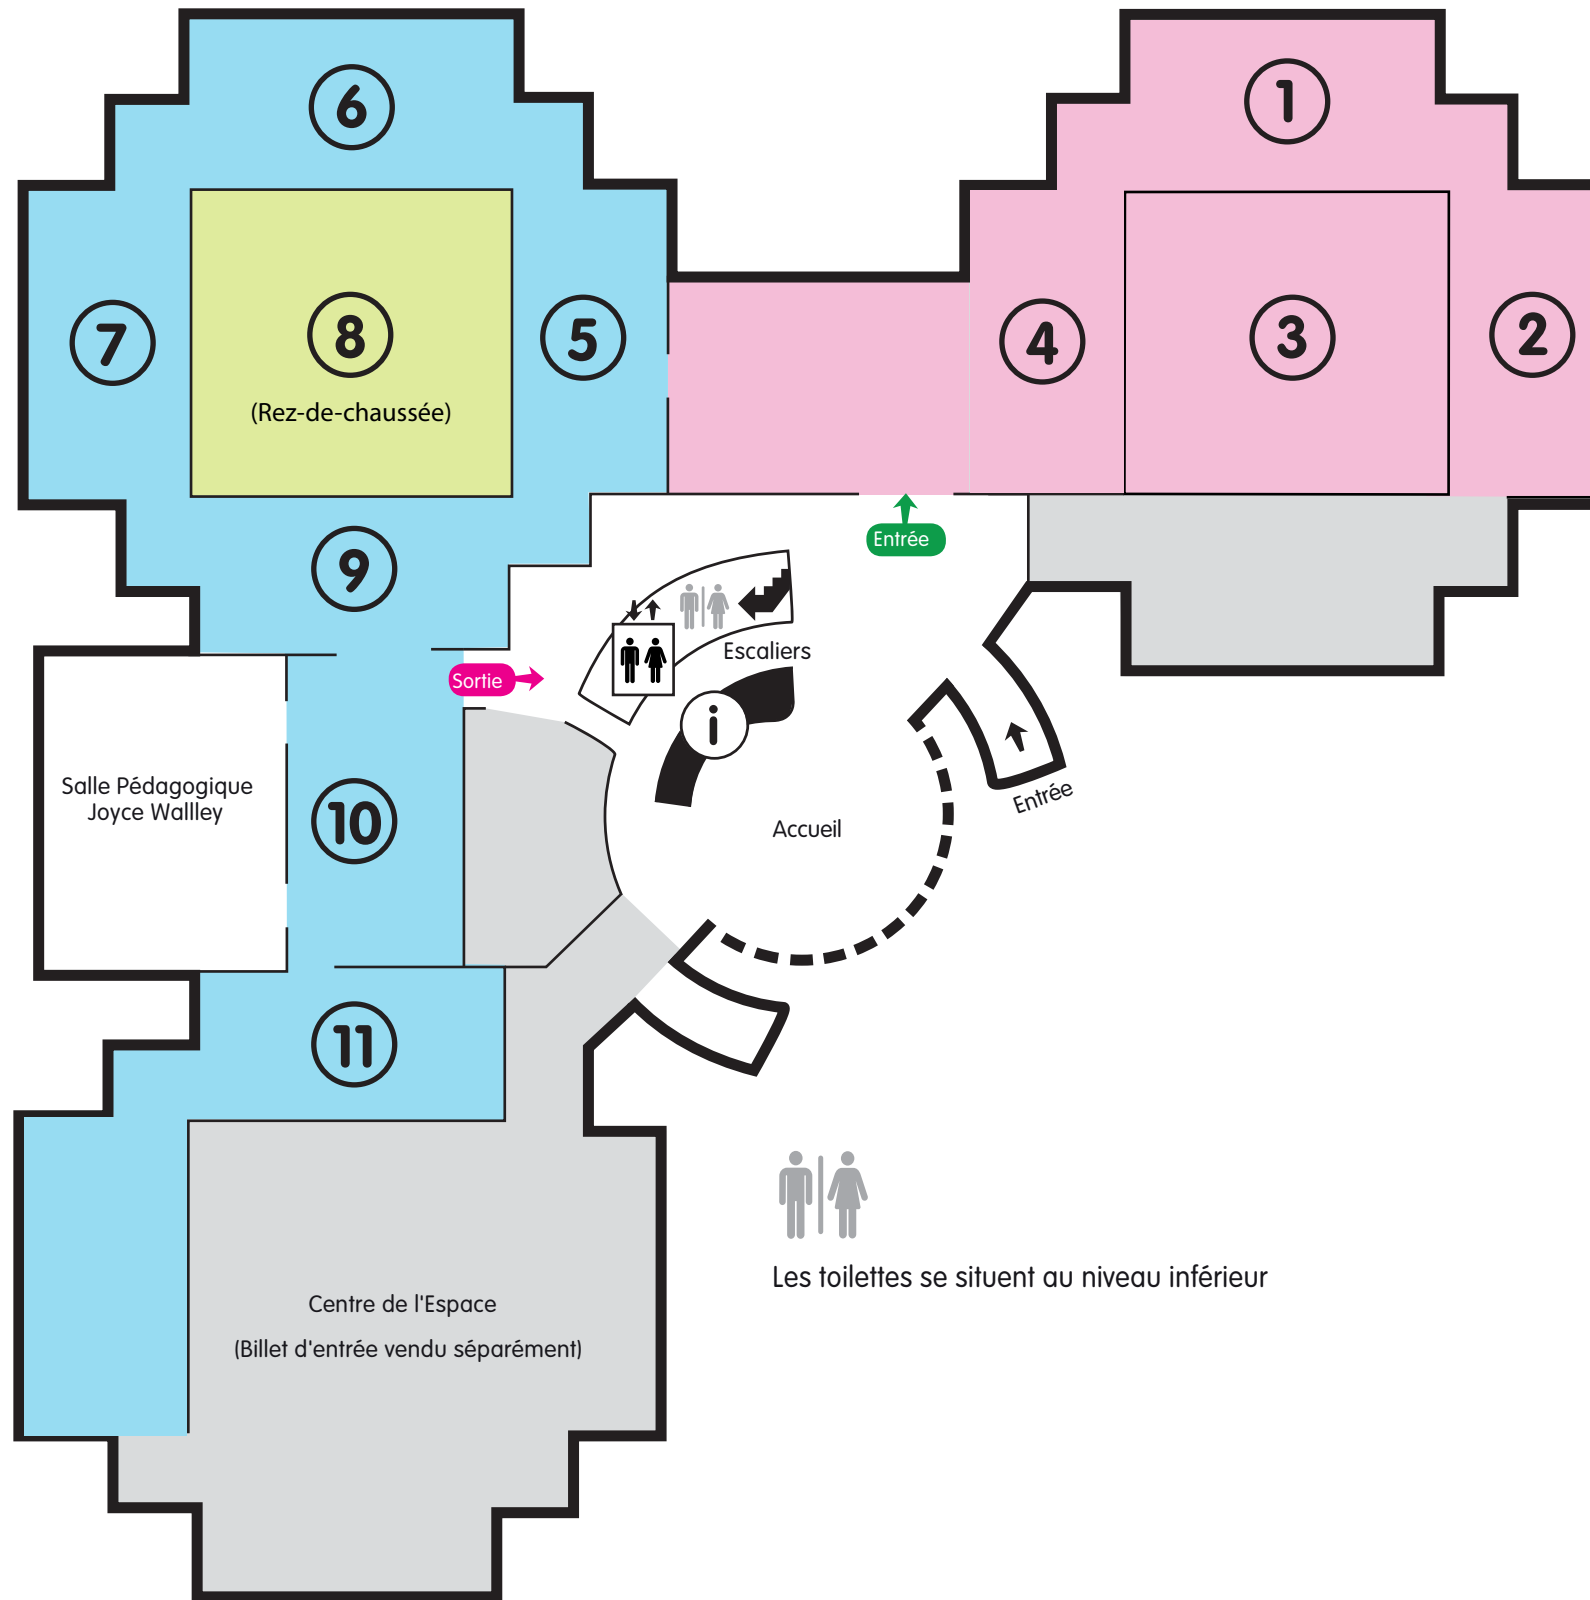

Plan du Musée

- ① RECLAIM THE MAHOGANY + REPAIR PROJECT
- ②
- ③ **TRUE TRIBAL** Contemporary Expressions of Ancestral Tattoo Practices
- ④
- ⑤ **čəsnaʔəm** THE CITY BEFORE THE CITY
- ⑥ **TIT WICH SUSTAINS**

- ⑦ 1900s-1920s Gateway to the Pacific
- ⑧ Unity Indigenous Plant Garden (Rez-de-chaussée)
- ⑨ 1930s-1940s Boom, Bust and War
- ⑩ 1950s The Fifties Gallery
- ⑪ 1960s-1970s You Say You Want a Revolution

 Les toilettes se situent au niveau inférieur